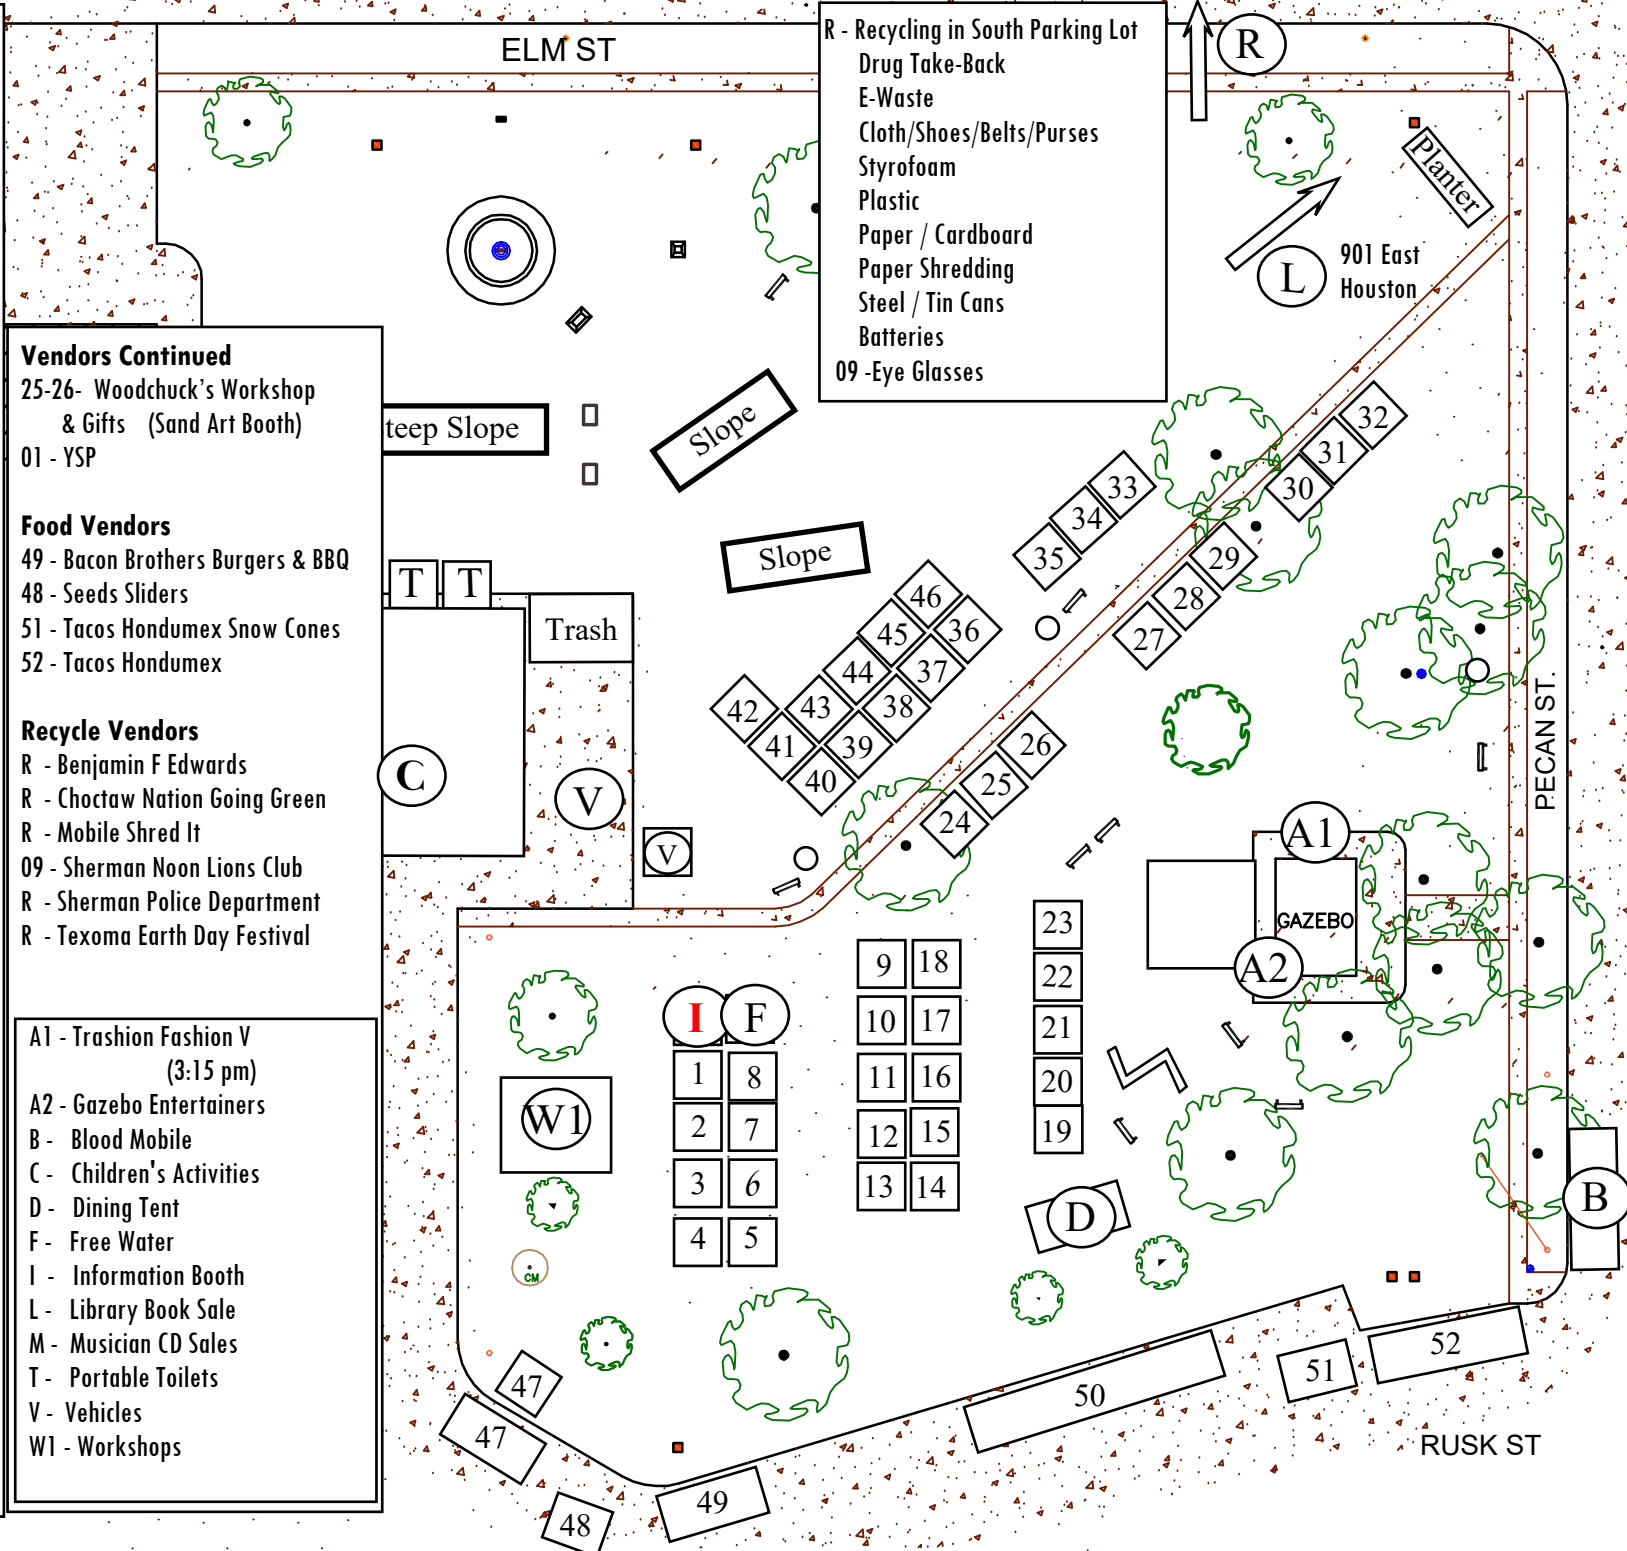

Vendors Continued

- 25-26 - Woodchuck's Workshop & Gifts (Sand Art Booth)
- 01 - YSP

Food Vendors

- 49 - Bacon Brothers Burgers & BBQ
- 48 - Seeds Sliders
- 51 - Tacos Hondumex Snow Cones
- 52 - Tacos Hondumex

Recycle Vendors

- R - Benjamin F Edwards
- R - Choctaw Nation Going Green
- R - Mobile Shred It
- 09 - Sherman Noon Lions Club
- R - Sherman Police Department
- R - Texoma Earth Day Festival

- A1 - Trashion Fashion V (3:15 pm)
- A2 - Gazebo Entertainers
- B - Blood Mobile
- C - Children's Activities
- D - Dining Tent
- F - Free Water
- I - Information Booth
- L - Library Book Sale
- M - Musician CD Sales
- T - Portable Toilets
- V - Vehicles
- W1 - Workshops

- R - Recycling in South Parking Lot
- Drug Take-Back
- E-Waste
- Cloth/Shoes/Belts/Purses
- Styrofoam
- Plastic
- Paper / Cardboard
- Paper Shredding
- Steel / Tin Cans
- Batteries
- 09 - Eye Glasses

RUSK ST

ELM ST

901 East Houston

PECAN ST